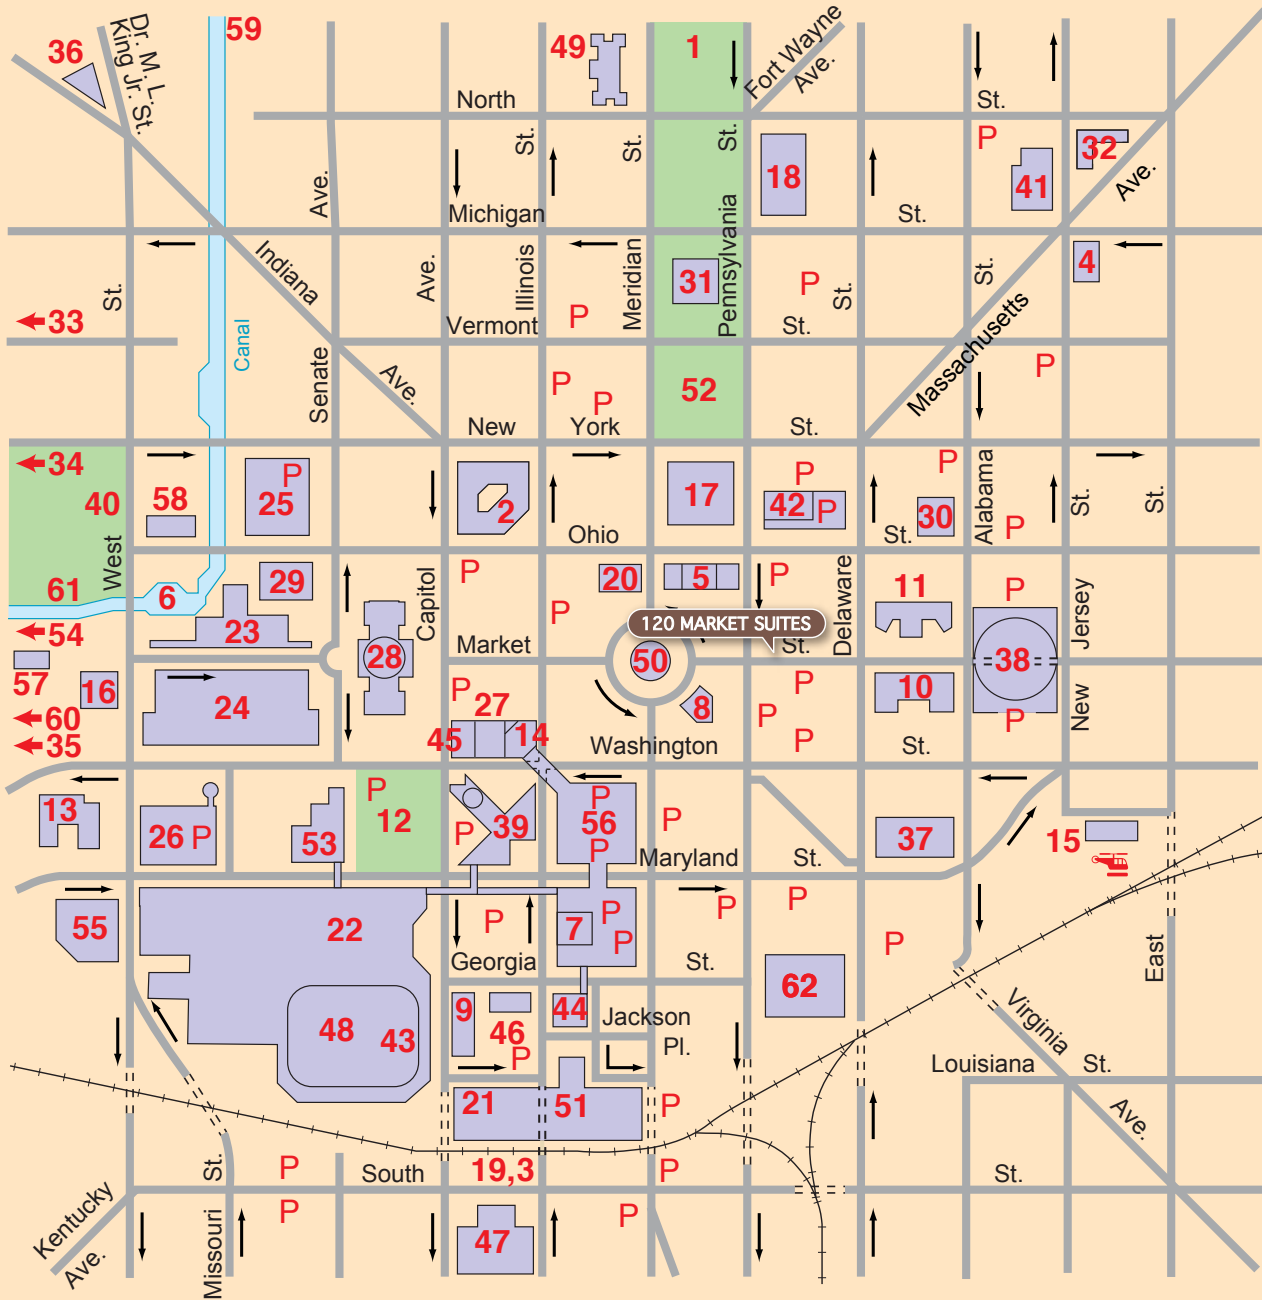

DOWNTOWN INDIANAPOLIS

KEY TO MAP LOCATIONS

- | | | |
|------------------------------------------|------------------------------------------------------------------|----------------------------------------------------|
| 1. American Legion National Headquarters | 22. Indiana Convention Center | 40. Military Park |
| 2. American United Life Building | 23. Indiana Government Center-North | 41. Murat Shrine Theater |
| 3. Amtrack Train Station | 24. Indiana Government Center-South | 42. NBD National Bank Tower |
| 4. Athenaeum | 25. Indiana Government Center-Senate Avenue Parking Facility | 43. National Track & Field Hall of Fame (RCA Dome) |
| 5. Bank One Tower | 26. Indiana Government Center Washington Street Parking Facility | 44. Omni Severin Hotel |
| 6. Central Basin and Park | 27. Indiana Repertory Theater | 45. One North Capitol Center |
| 7. Canterbury Hotel | 28. Indiana State House | 46. Pan American Plaza |
| 8. Circle Theater/Indianapolis Symphony | 29. Indiana State Library | 47. Post Office |
| 9. City Center (Visitor's Center) | 30. Indiana State Museum | 48. RCA Dome |
| 10. City-County Building | 31. Indiana World War Memorial | 49. Scottish Rite Cathedral |
| 11. City Market | 32. Indianapolis Fire Department Headquarters - Station 7 | 50. Soldiers & Sailors Monument |
| 12. Convention Center Plaza | 33. I. U. P. U. I. & Medical Center | 51. Union Station Marketplace |
| 13. Courtyard by Marriot | 34. Indianapolis Sports Center/Natorium/Stadium | 52. University Park |
| 14. Claypool Court & Embassy Suites | 35. Indianapolis Zoo | 53. Westin Hotel |
| 15. Downtown Heliport | 36. Madam Walker Urban Life Center & Theater | 54. White River State Park |
| 16. Eiteljorg Museum | 37. Marion County Jail | 55. Victory Field |
| 17. Federal Building (Courthouse) | 38. Market Square Area | 56. Circle Centre Mall |
| 18. Federal Building | 39. Merchants Plaza/Hyatt Regency Hotel | 57. IMAX 3D Theater |
| 19. Greyhound Bus Terminal | | 58. Indiana Historical Society |
| 20. Hampton Inn Hotel | | 59. U.S.S. Indianapolis Memorial |
| 21. Holiday Inn Crowne Plaza Hotel | | 60. NCAA National Headquarters |
| | | 61. U.S. Medal of Honor Memorial |
| | | 62. Conesco Fieldhouse |